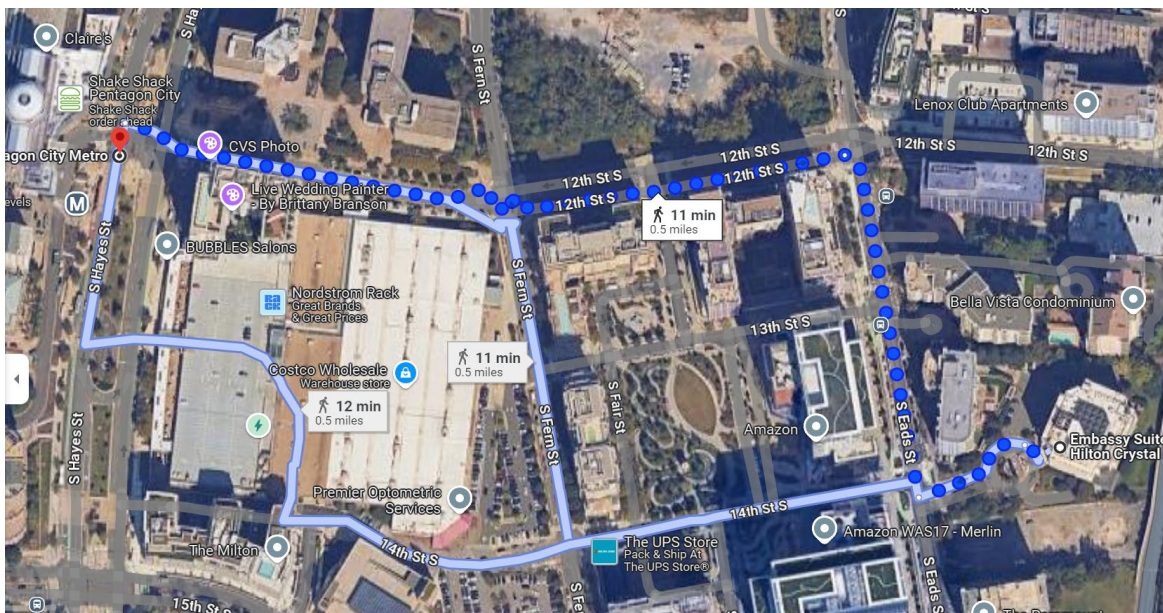

Roosters Men's Grooming Center
554 12th St S, Arlington, VA 22202
2 Blocks NW of Hotel

Crystal City Cuts Barber Shop
529 23rd St S, Arlington, VA 22202
4.5 Blocks South of Hotel, 14 min walk

Dazzle Salon
1900 S Eads St, #100 Arlington
4 Blocks South of Hotel

BUBBLES Salon
Pentagon Centre, 1201 S Hayes St, Unit G
Arlington
10 min walk West of Hotel

Modern Day Spa
1100 S Hayes St, Arlington, VA 22202-4903
0.5 mile, 4 min drive

Elements Massage-SPA
1101 S Joyce St, Arlington, VA 22202-2059
0.8 mile, 12 mins drive/ 18 min walk

Coffee & Tea Shops (red pin drops) near Embassy Suites Hotel (big blue pin drop)

Walking Instructions to the DC Metro

- The Embassy Suites Hilton at Crystal City is nearly equidistant from the Crystal City Metro Station (0.4 miles) or the Pentagon City Metro Station (0.5 miles).
- While just 0.1 miles longer, the benefit of walking to the the Pentagon City Metro Station is that there are more food options before you start your adventure or upon your return. The Pentagon City Metro Station is also conveniently located at the Pentagon City Mall.