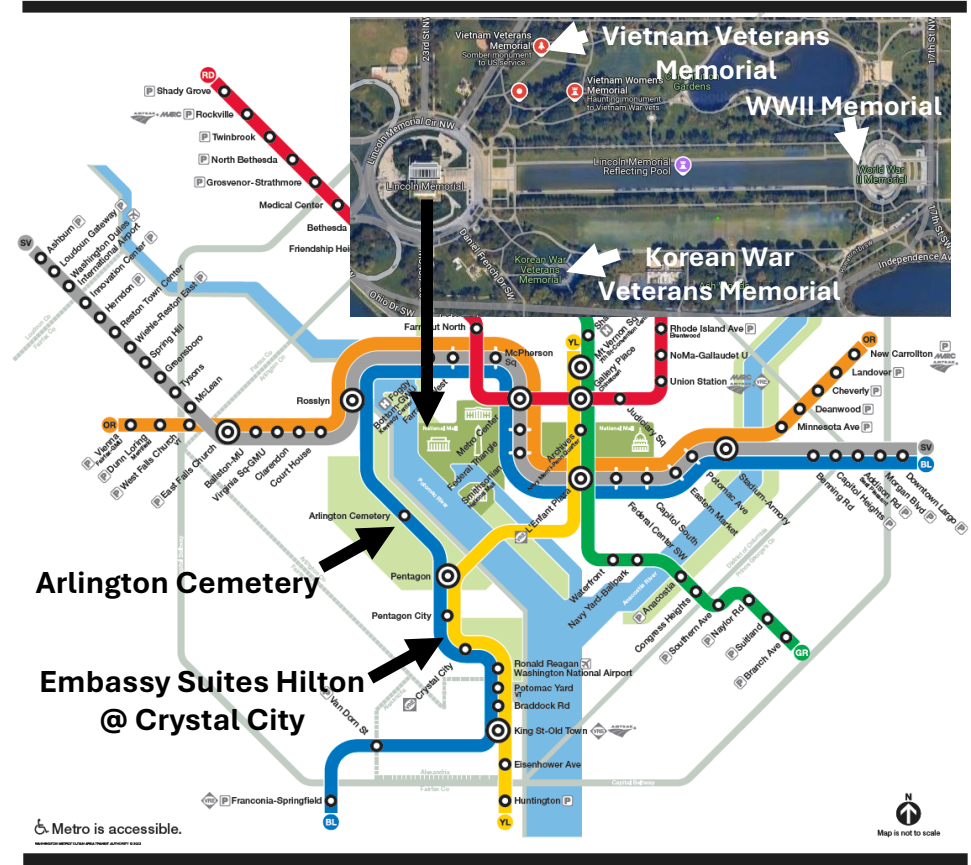

Metro is accessible.

- No Smoking
- No Eating or Drinking
- No Animals (except service animals)
- No Audio (without earphones)
- No Littering or Spitting
- No Dangerous or Flammable Items