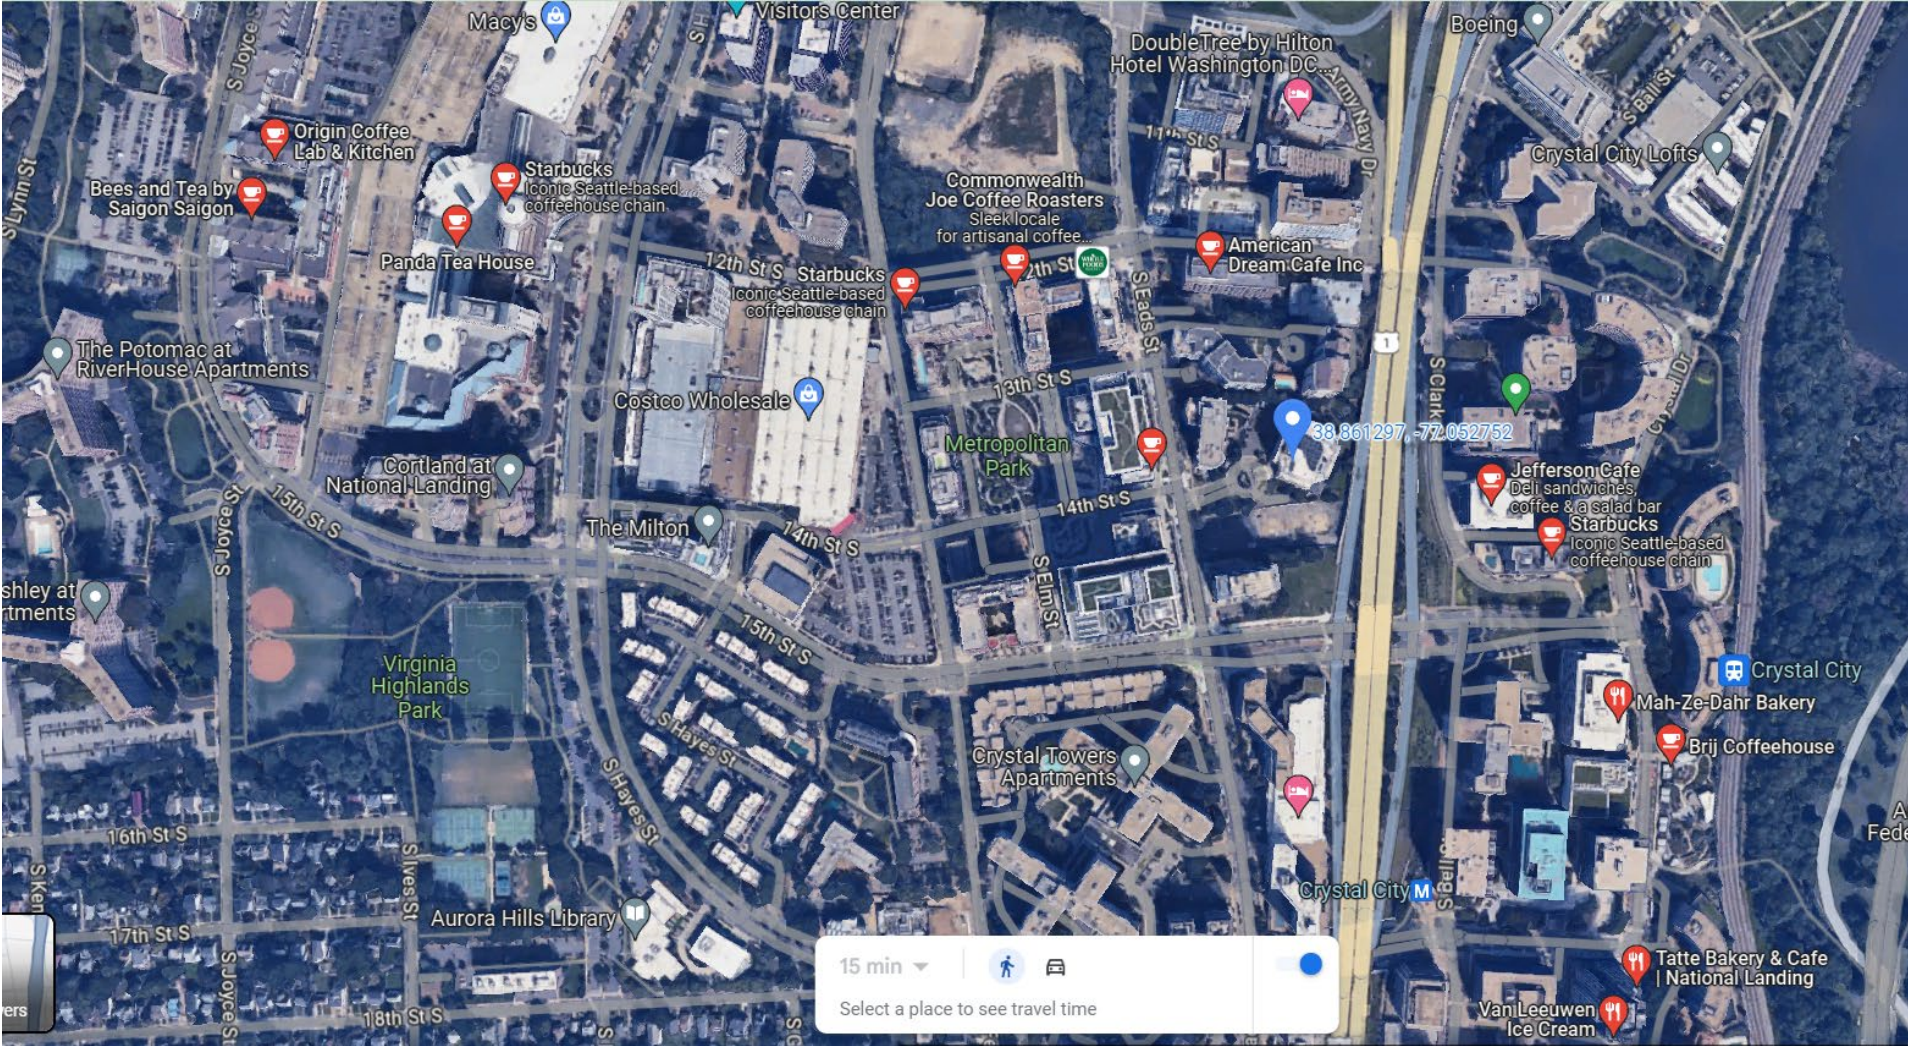

BUBBLES Salon
Pentagon Centre, 1201 S Hayes St, Unit G
Arlington
10 min walk West of Hotel

Modern Day Spa
1100 S Hayes St, Arlington, VA 22202-4903
0.5 mile, 4 min drive

Elements Massage-SPA
1101 S Joyce St, Arlington, VA 22202-2059
0.8 mile, 12 mins drive/ 18 min walk

Coffee & Tea Shops (red pin drops) near Embassy Suites Hotel (big blue pin drop)

Walking Instructions to the DC Metro

- The Embassy Suites Hilton at Crystal City is nearly equidistant from the Crystal City Metro Station (0.4 miles) or the Pentagon City Metro Station (0.5 miles).
- While just 0.1 miles longer, the benefit of walking to the the Pentagon City Metro Station is that there are more food options before you start your adventure or upon your return. The Pentagon City Metro Station is also conveniently located at the Pentagon City Mall.